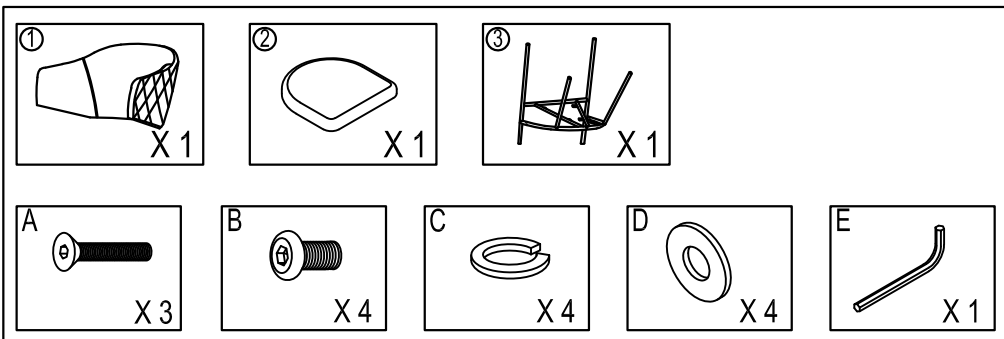

# ASSEMBLY INSTRUCTIONS

DINING CHAIR MODEL#: UDC8158

1

2